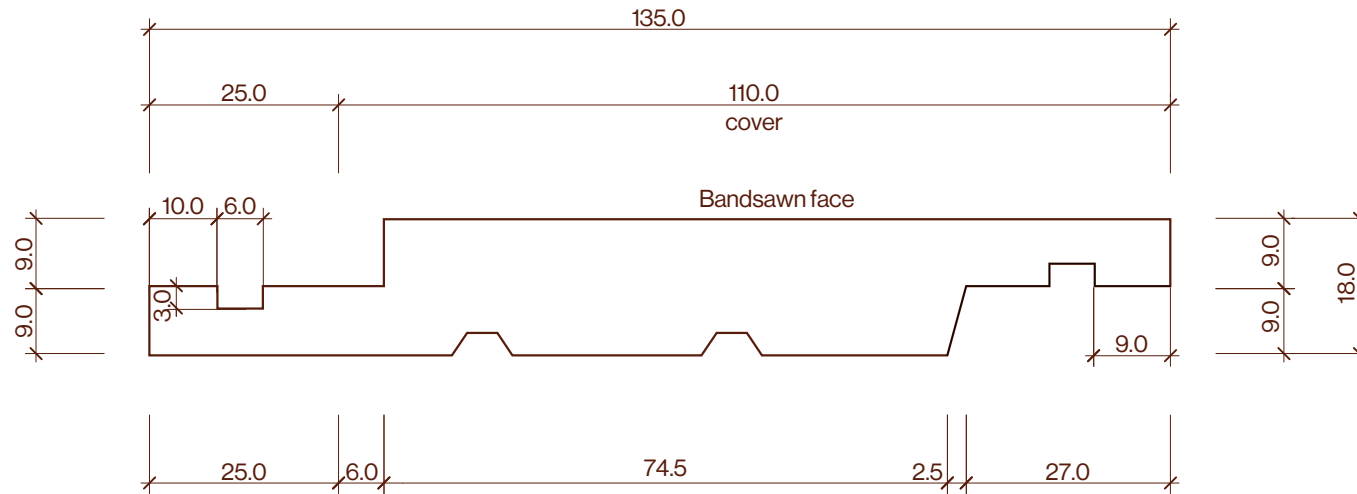

AW55 135x18mm Profile Drawing

| Category | Profile name | Size | Scale |
|----------|--------------|----------|-------|
| Cladding | AW55 | 135x18mm | 1:1 |

P +64 9 249 0100
E info@abodo.co.nz
W abodo.co.nz