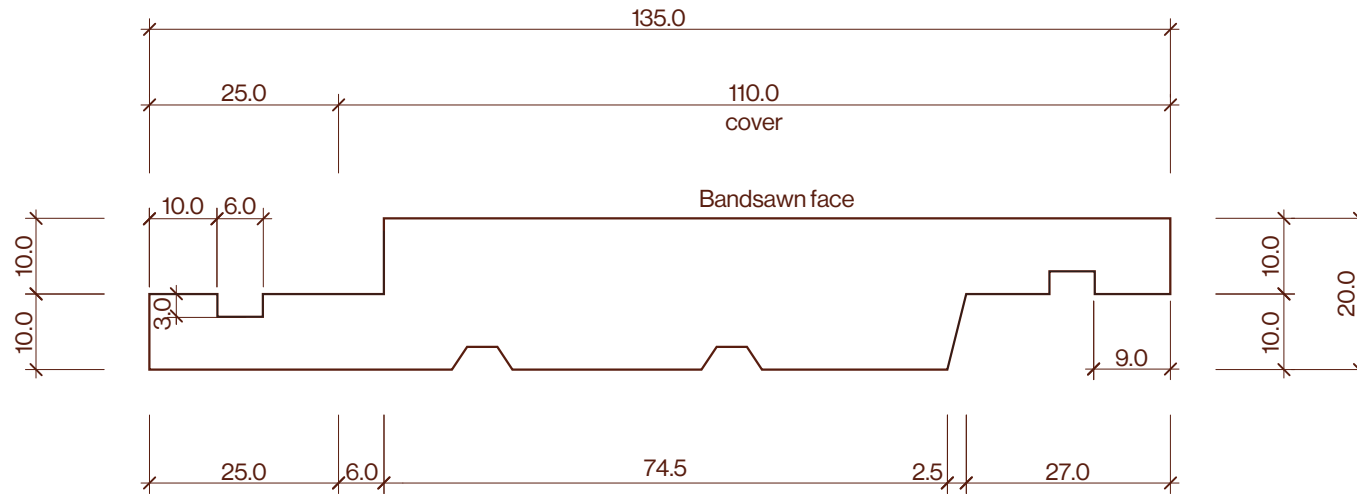

AW55 135x20mm
Profile Drawing

Category	Profile name	Size	Scale
Cladding	AW55	135x20mm	1:1

P +64 9 249 0100
E info@abodo.co.nz
W abodo.co.nz