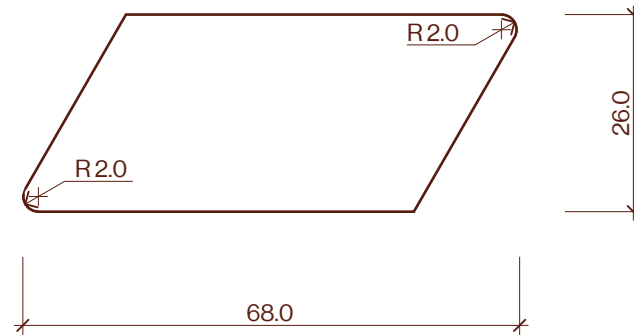

# RHB 68x26mm Profile Drawing

Category	Profile name	Size	Scale
Cladding	RHB	68x26mm	1:1

**P** +64 9 249 0100  
**E** info@abodo.co.nz  
**W** abodo.co.nz